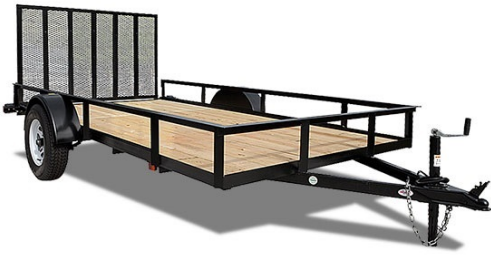

6X12 UTILITY TRAILER

Triple Crown Trailer 6X12

[Read More](#)

SKU: U6X12G

Categories: [Triple Crown](#)

Product Description

TECHNICAL SPECIFICATIONS

- Overall Length: 182.5"
 - Overall Width: 96"
 - Bed Width: 76.5"
 - Bed Length: 144"
 - Bed Height: 18"
 - Weight: 1020 lb.
 - GVWR: 2750 lb.
 - Axle: 1-3500 lb.
 - Wheels: 15" Steel
 - Tongue: A- Frame Channel
 - Coupler Size: 2"
 - Floor: 2 X 8 P/T
 - Gate: 48"
-